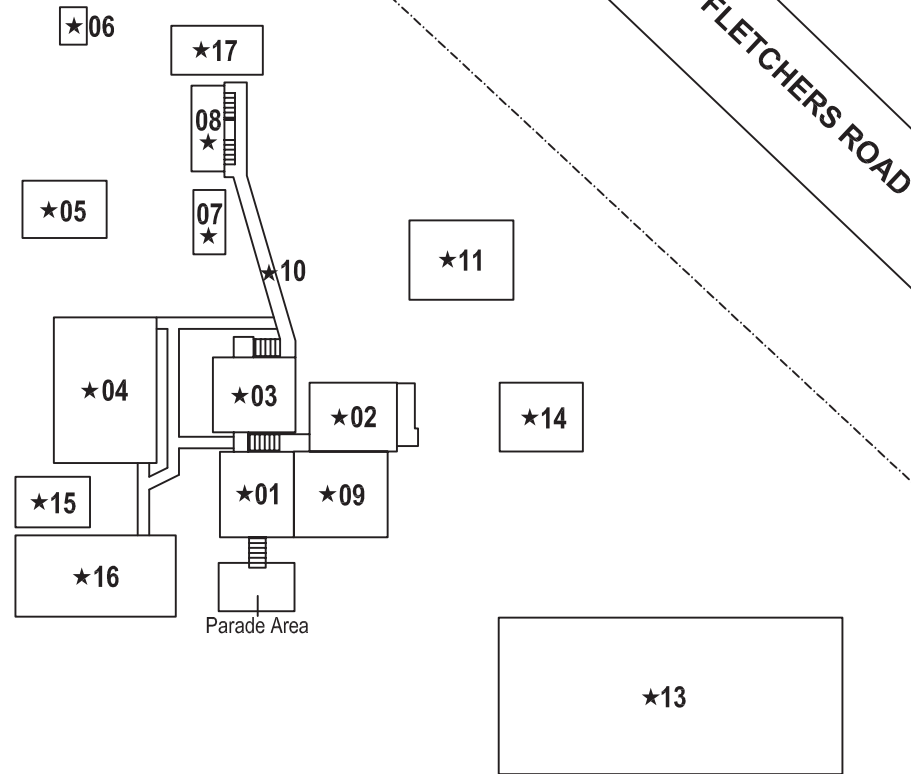

BOYNEWOOD STATE SCHOOL SITE PLAN - 1465

Updated by A.D. (AIMS) - 4/10/2011

Ref No.	Asset Name	SAP Code
01	BLOCK A - GENERAL LEARNING	34S-1465-001
02	BLOCK B - GENERAL LEARNING	34S-1465-002
03	BLOCK C - OFFICE	34S-1465-003
04	RELOCATABLE 1 - GEN LEARNING	34S-1465-004
05	SHED 2	34S-1465-005
06	SHED 3	34S-1465-006
07	SHED - STORAGE	34S-1465-007
08	AMENITIES	34S-1465-008
09	COVERED AREA - PLAY	34S-1465-009
10	COVERED LINKS	34S-1465-010
11	SHADE STRUCTURE 1	34S-1465-011
13	SPORTS FACILITIES/COURTS	34S-1465-013
14	SHADE STRUCTURE 2	34S-1465-014
15	COVERED AREA 1	34S-1465-015
16	RESOURCE CENTRE	34S-1465-016
17	AMENITIES	34S-1465-017

Ref No.	Asset Group	SAP Code
B99	SHEDS ACQ VALUE < \$10000	34S-1465-B99
I94	FENCING	34S-1465-I94
I95	GRASS & LANDSCAPING	34S-1465-I95
I96	UNDERGROUND SERVICES	34S-1465-I96
I97	WATER TANKS	34S-1465-I97
I98	POLE LIGHTING & SERVICES	34S-1465-I98
I99	SHADE SAILS & COVERS	34S-1465-I99
R99	ROADS & PATHWAYS	34S-1465-R99
S99	PLAYGROUND EQUIPMENT	34S-1465-S99